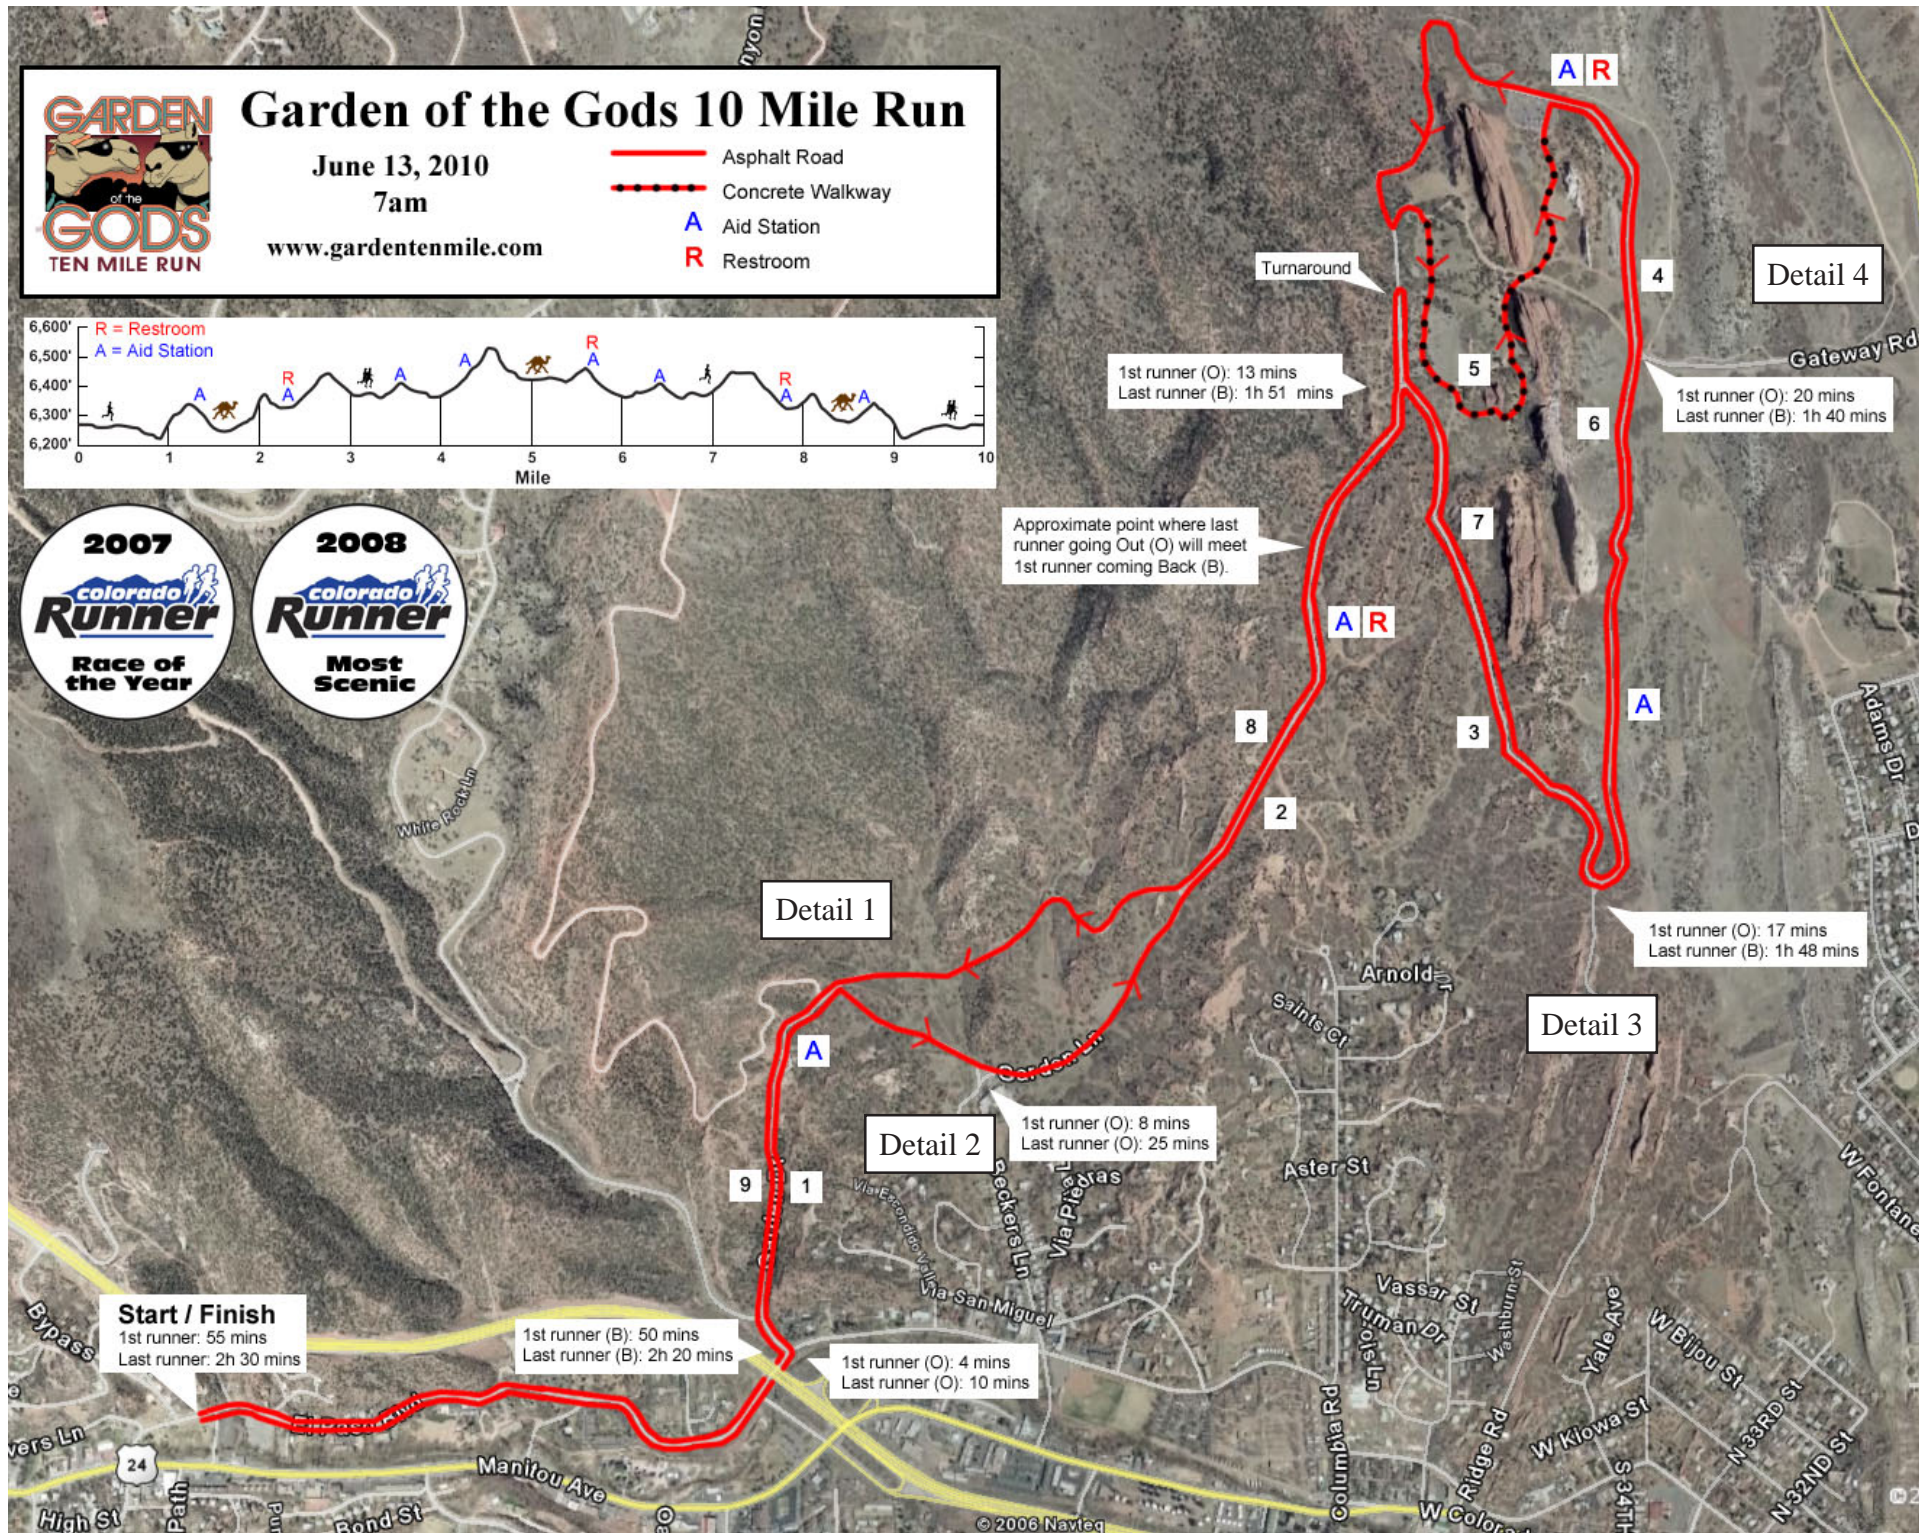

# Garden of the Gods 10 Mile Run

June 13, 2010

7am

www.gardententmile.com

- Asphalt Road
- - - Concrete Walkway
- A Aid Station
- R Restroom

Detail 4

1st runner (O): 13 mins  
Last runner (B): 1h 51 mins

1st runner (O): 20 mins  
Last runner (B): 1h 40 mins

Approximate point where last runner going Out (O) will meet 1st runner coming Back (B).

1st runner (O): 17 mins  
Last runner (B): 1h 48 mins

Detail 1

Detail 3

Detail 2

1st runner (O): 8 mins  
Last runner (O): 25 mins

**Start / Finish**  
1st runner: 55 mins  
Last runner: 2h 30 mins

1st runner (B): 50 mins  
Last runner (B): 2h 20 mins

1st runner (O): 4 mins  
Last runner (O): 10 mins